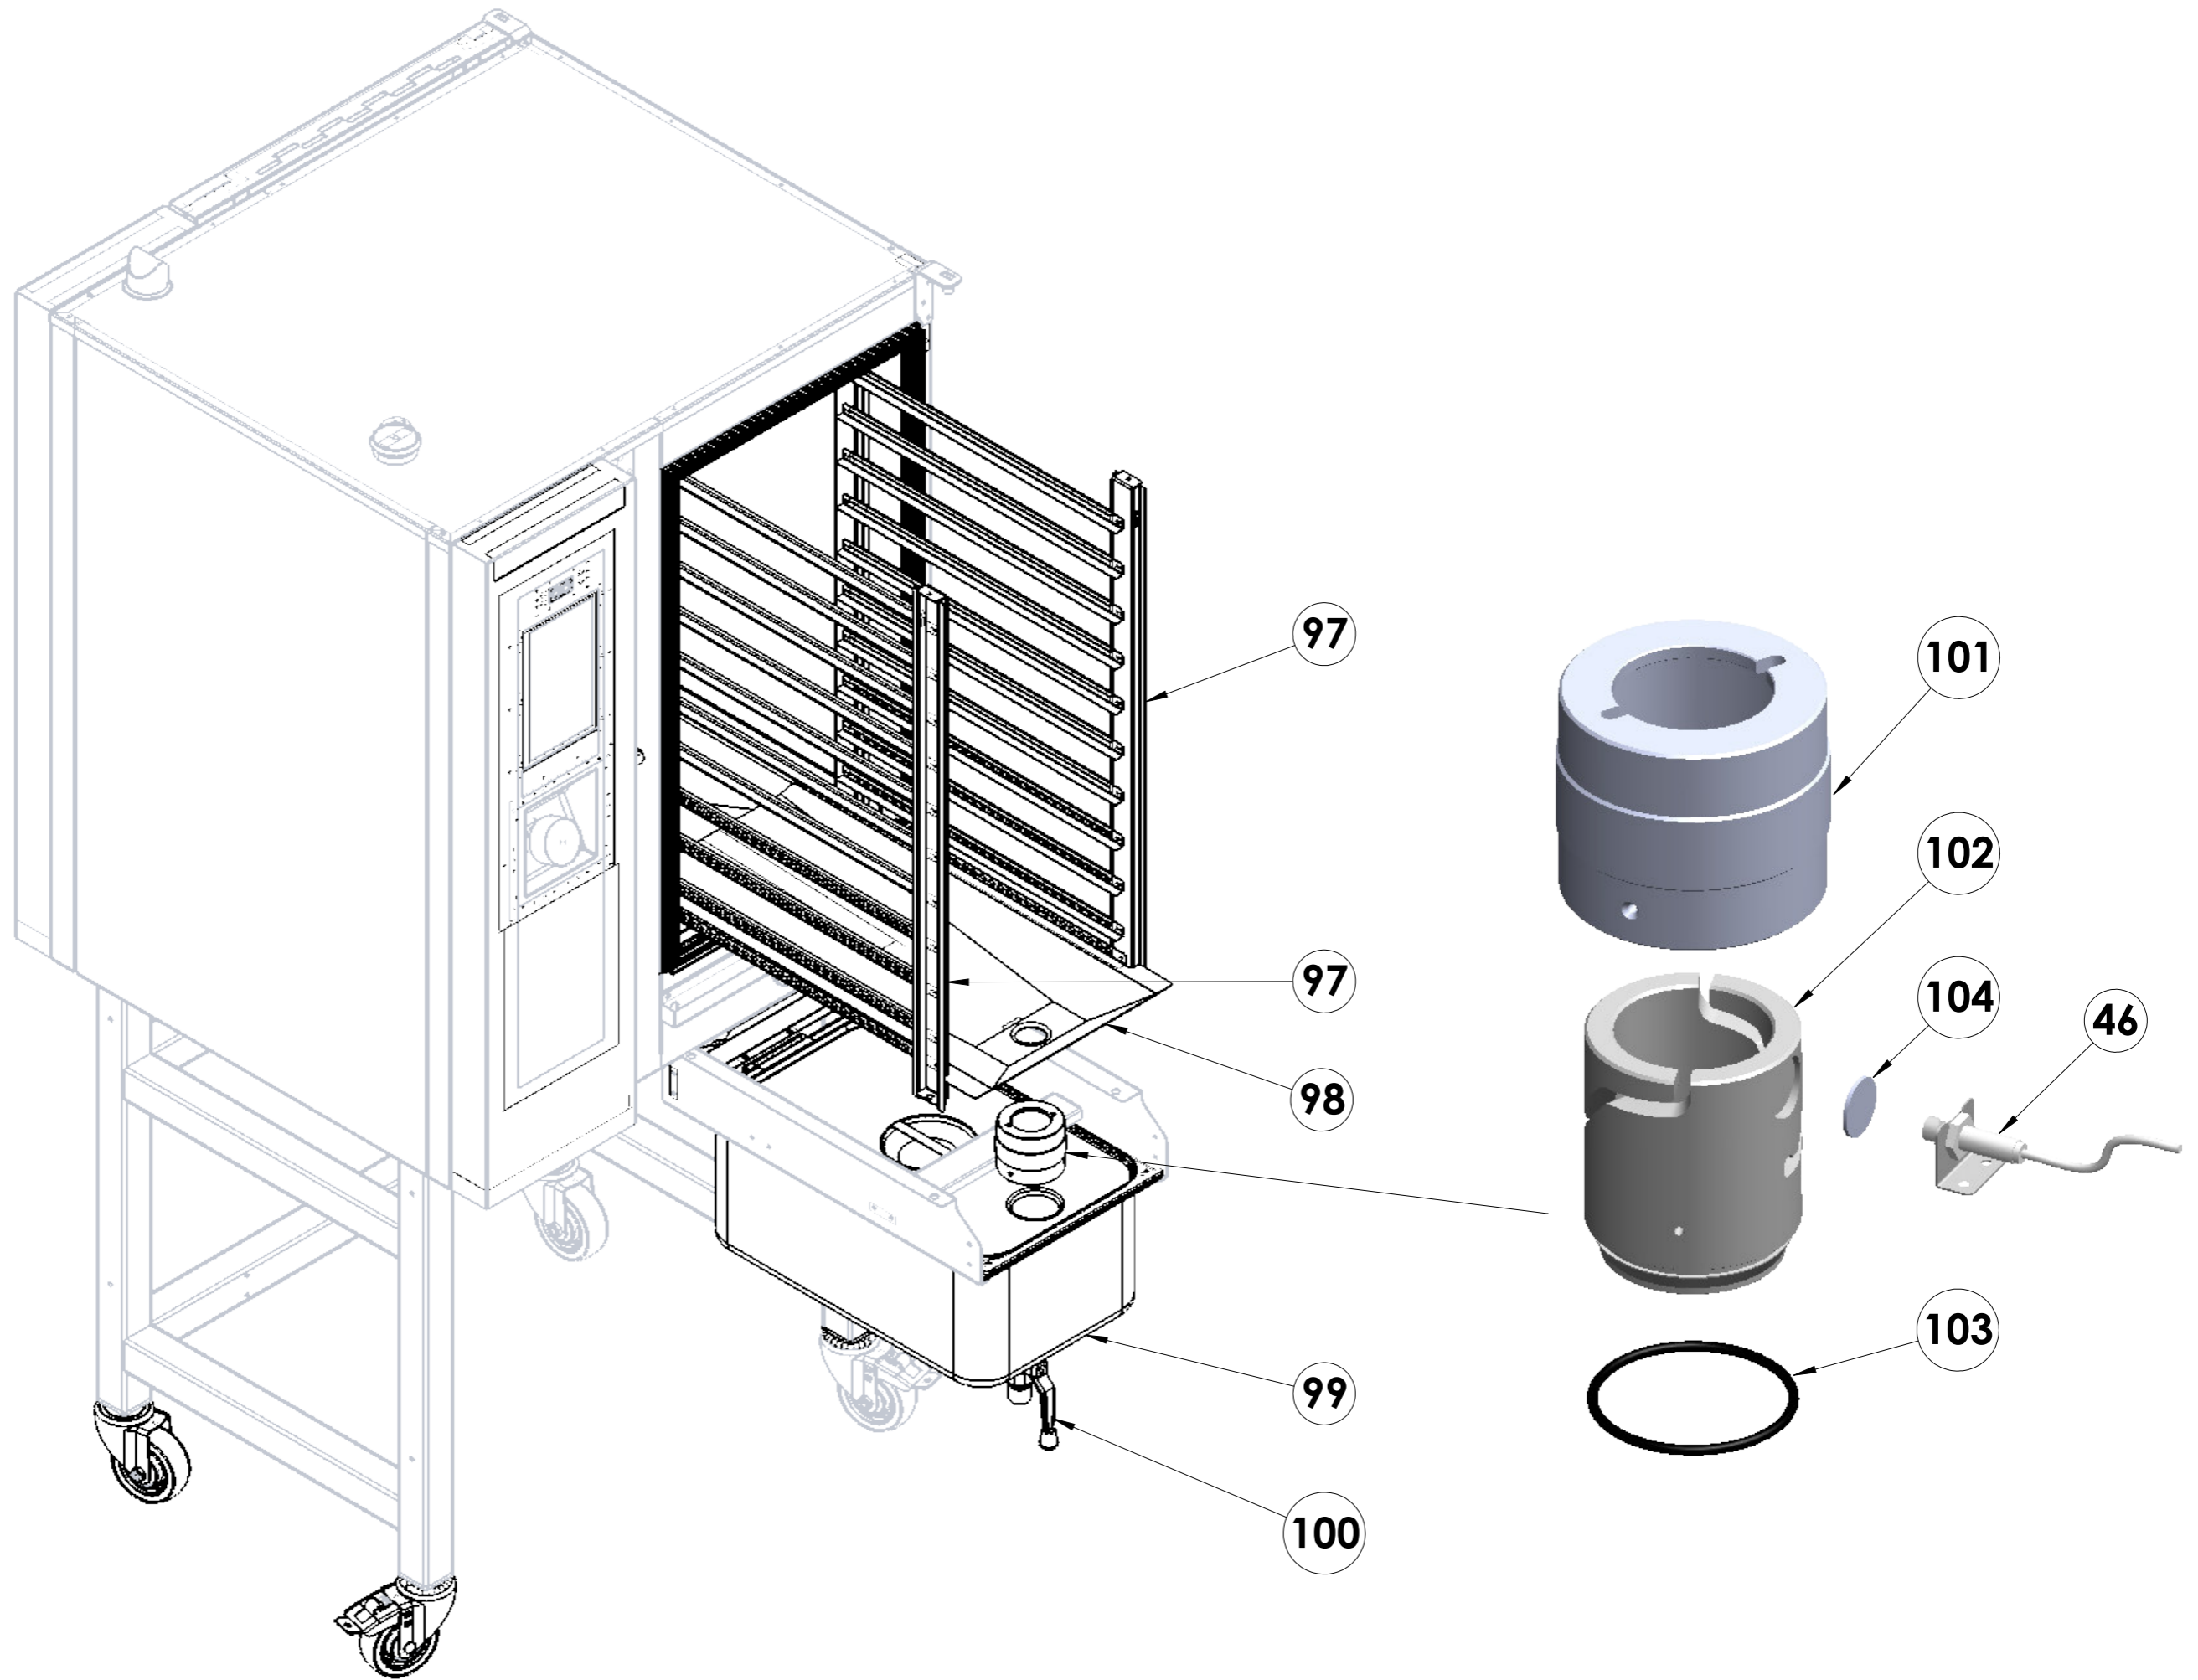

SETE101DFM

Rev. 00

Pg. 5/5

SETE101DFM

R.00

POS.	GB	CODICE	VALID.	SCAD
1	Motor for valve	6031013		
2	Temperature probe	6000093		
4	Black oven seal	7070224		
5	Lower spindle for door	2015648		
6	Retractable hand spray	7080051		
7	Locking dog	5900126		
9	Solenoid valve for water supply	6042109		
10	Nozzle for humidifying pipe	6042095		
13	MOTOR 3ph	6033151		
14	Motor shaft seal	7070151		
15	Oven fan	5901016-R		
16	Washer for motor	2013134		
17	Motor screw M12	2013133		
18	Motor screw M6x55 inox	5114014		
19	Heating W 15000	6002154		
20	Umidity probe	6000111		
24	Flow meter	6042122		
25	Nozzle for washing system	6042087		
27	Oven drain solenoid valve	6042073		
28	Pump for washing system	6042120		
29	Detergent pump/Rinse pump	6042124		
30	O-ring for diffuser washing system	6090160		
31	Diffuser washing system	2019791		
80	Sst elbow 1/8	7050331		
81	Fan	6033175		
82	Door light connector	2025251		
83	Humidifier pipe	2026773		
84	Wheel with brake	5900477		
85	Wheel	5900476		
32	Screen-printed glass panel for oven (assembled)	2025306		
35	Glass spacer	2022543		
36	Complete door with glass	2025335		
37	Complete Door Handle	2025009		
38	Caps for basin	2012707		
39	Polyester silkscreened panel	2024730		
40	Knob for encoder	2024892		
41	Core probe	6000120		
42	Air Filter	2026075		
43	Cap for connector	6060029		
44	USB 2.0	6060030		
45	Core probe connector	6000122		
46	Magnetic sensor	6042110		
47	ENCODER PUSH	6010133		
48	Oven Keyboard	6010159		
50	Oven main board	6010151		
51	Boiler expansion board	6010153		
52	Light trasformer	6041099		
53	Inverter for motor	6010131		
54	Power relay	6041008		
55	Trasformer 230V/12+12V AC	6041100		
56	FUSE 10A	6060111		
57	Contactore	6046033		
58	Safety thermostat	6010008		
59	Fan	6033175