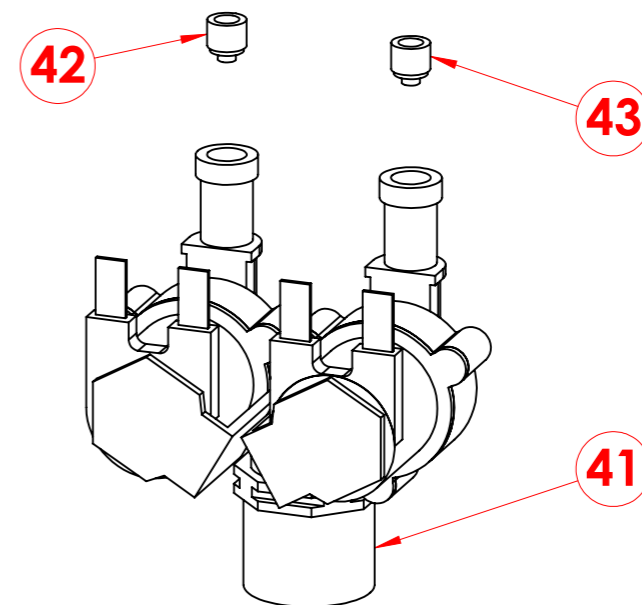

MODEL	41	42	43
MT.5W	6042103	6042091	6042115
MTG7W	6042103	6042095	6042115
MT.10	6042103	6042091	6042091