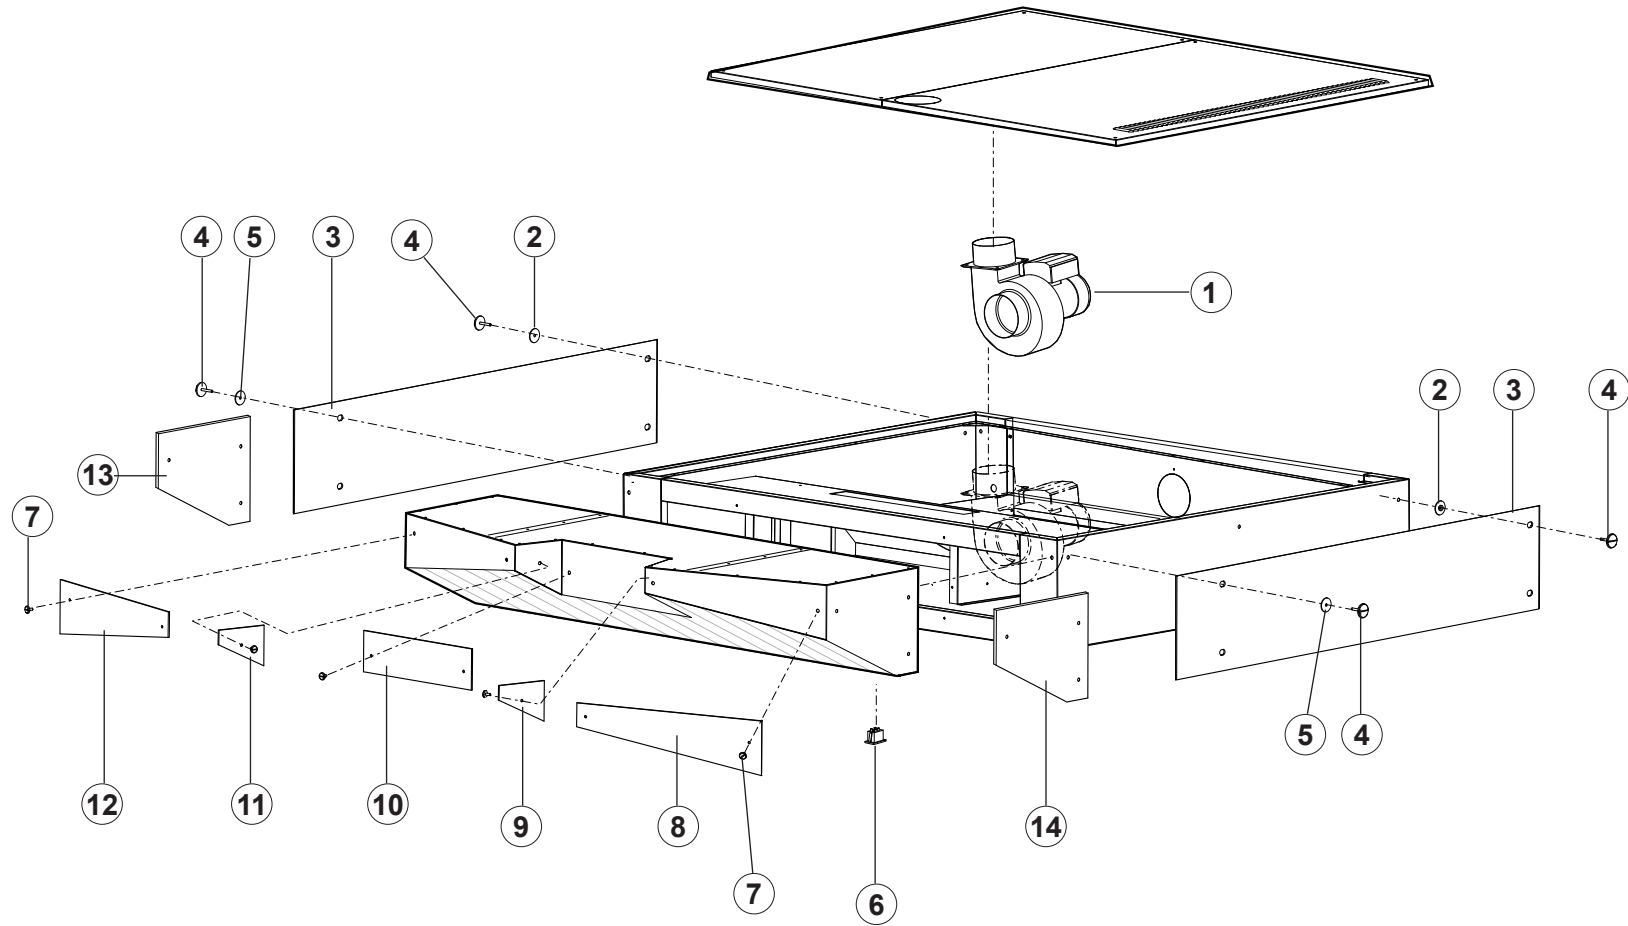

Pos.	Codice	Q.tà	Descrizione	Designation	Note
1	85102027	1	Ventilatore	Fan	
2	57200010	8	Rondella Nylon c/codulo Ø 40	Ø 40 nylon washer with tang	
3	58300055	2	Vetro fianco cappa	Range hood side glass panel	rosso/red
3	58300056	2	Vetro fianco cappa	Range hood side glass panel	nero/black
4	57200008	8	Vite M6 testa Ø 40	M6 screw with Ø 40 head	
5	57200009	8	Rondella nylon Ø 40	Ø 40 nylon washer	
6	86125002	1	Interruttore bipolare	Bipolar switch	
7	57200011	16	Vite M6 testa Ø 20	M6 screw with Ø 20 head	
8	58300057	2	Vetro frontale laterale est.	Outer side front glass panel	rosso/red
8	58300058	2	Vetro frontale laterale est.	Outer side front glass panel	nero/black
9	58300059	2	Vetro frontale laterale int. cappa	Inner side range hood front glass panel	rosso/red
9	58300060	2	Vetro frontale laterale int. cappa	Inner side range hood front glass panel	nero/black
10	58300061	1	Vetro frontale centrale cappa	Central range hood front glass panel	rosso/red
10	58300062	1	Vetro frontale centrale cappa	Central range hood front glass panel	nero/black