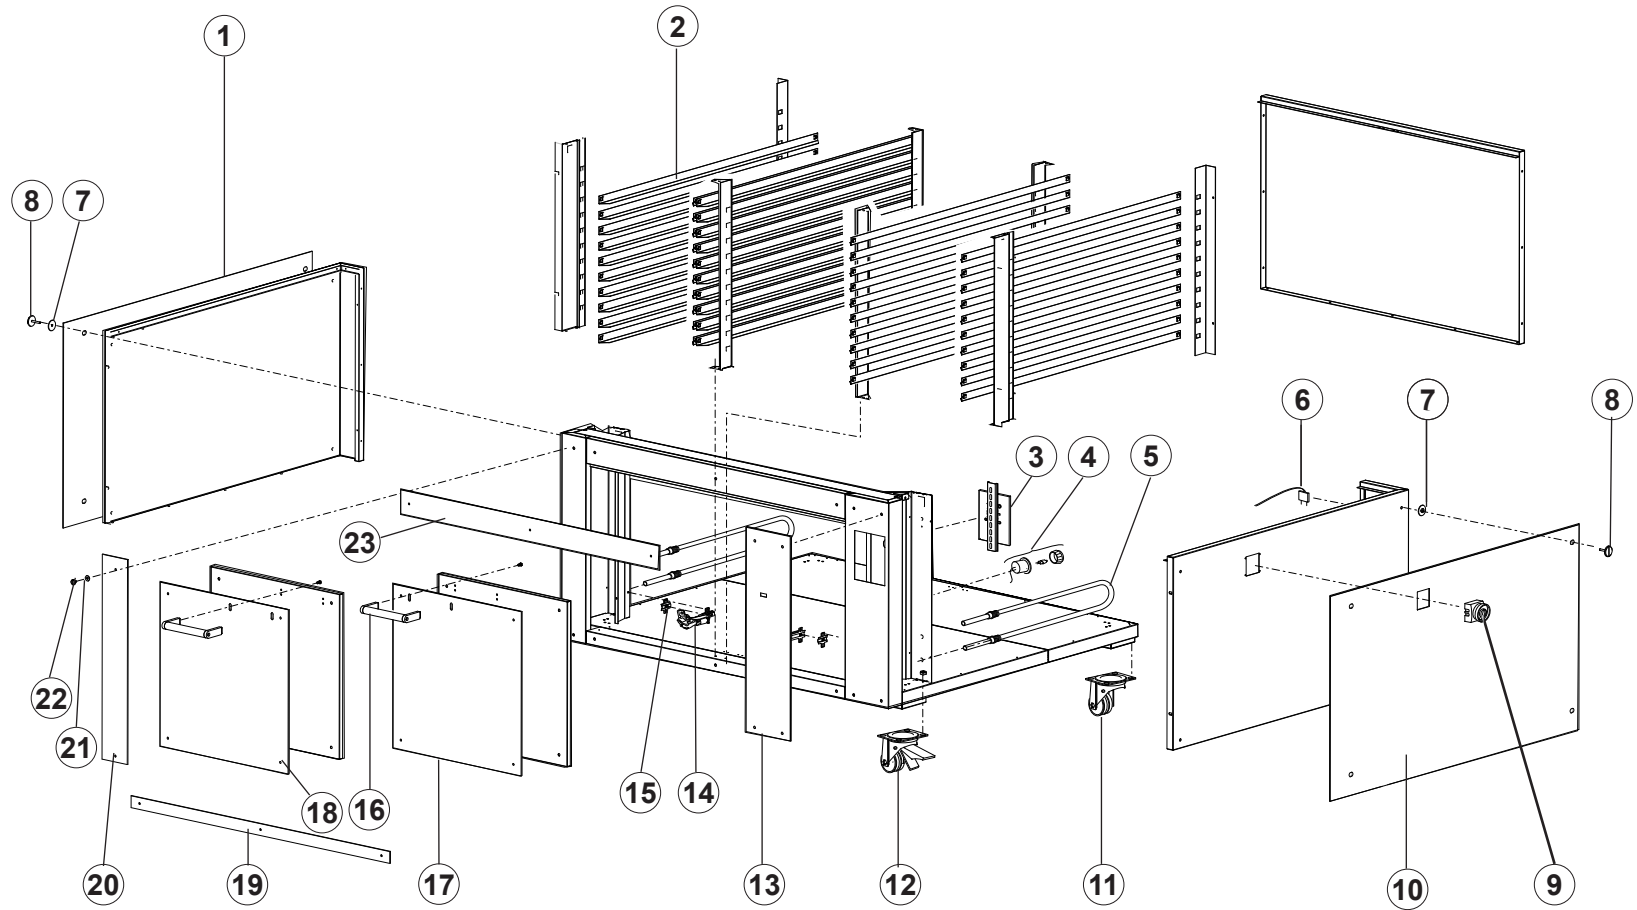

BULL XL

Pos.	Codice	Q.tà	Descrizione	Designation	Note
1	58300076	1	Vetro fianco Sx cella	Left-hand compartment side glass panel	rosso/red h800
1	58300053	1	Vetro fianco Sx cella	Left-hand compartment side glass panel	rosso/red h500
1	58300079	1	Vetro fianco Sx cella	Left-hand compartment side glass panel	nero/black h800
1	58300054	1	Vetro fianco Sx cella	Left-hand compartment side glass panel	nero/black h500
2	52000431	20	Supp. teglie L= 1262	L= 1262 tray support	
3	87101063	1	Scheda base cella	Basic circuit board for compartment	
4	86131008	1	Portalampada 25W x celle completo	Complete 25W lamp holder for compartments	
5	59100010	2	Resistenza corazzata 500W	500W armoured heating element	
6	59500001	1	Termocoppia K140x3 a 90° con morsetto ceramico	K140x3 90° thermocouple with ceramic terminal	
7	57200010	8	Rondella nylon Ø 40 c/codulo	Ø 40 nylon washer with tang	
8	57200008	8	Vite M6 testa Ø 40	M6 screw with Ø 40 head	
9	86125032	1	Interruttore 4x40 retro quadro c/maniglia	4x40 panel-rear switch with handle	giallo/yellow - rosso/red
10	58300878	1	Vetro fianco dx	Right-hand side glass panel	rosso/red h800
10	58300051	1	Vetro fianco dx	Right-hand side glass panel	rosso/red h500
10	58300077	1	Vetro fianco dx	Right-hand side glass panel	nero/black h800
10	58300052	1	Vetro fianco dx	Right-hand side glass panel	nero/black h500
11	82511032	2	Ruota D 125 girevole	D 125 swivel castor	
12	82511023	2	Ruota D.125 girevole con fermo	D 125 swivel castor with brake	
13	87101058	1	Ricambio touch cella	Spare touch controls for compartment	rosso/red h500
13	87101059	1	Ricambio touch cella	Spare touch controls for compartment	nero/black h500
13	87101060	1	Ricambio touch cella	Spare touch controls for compartment	rosso/red h800
13	87101061	1	Ricambio touch cella	Spare touch controls for compartment	nero/black h800
14	81244011	4	Cerniera	Hinge	
15	81244002	4	Cerniera base	Base hinge	
16	58500012	2	Manico	Handle	
17	58300072	1	Vetro anta Dx cella	Right-hand compartment door glass panel	rosso/red h800