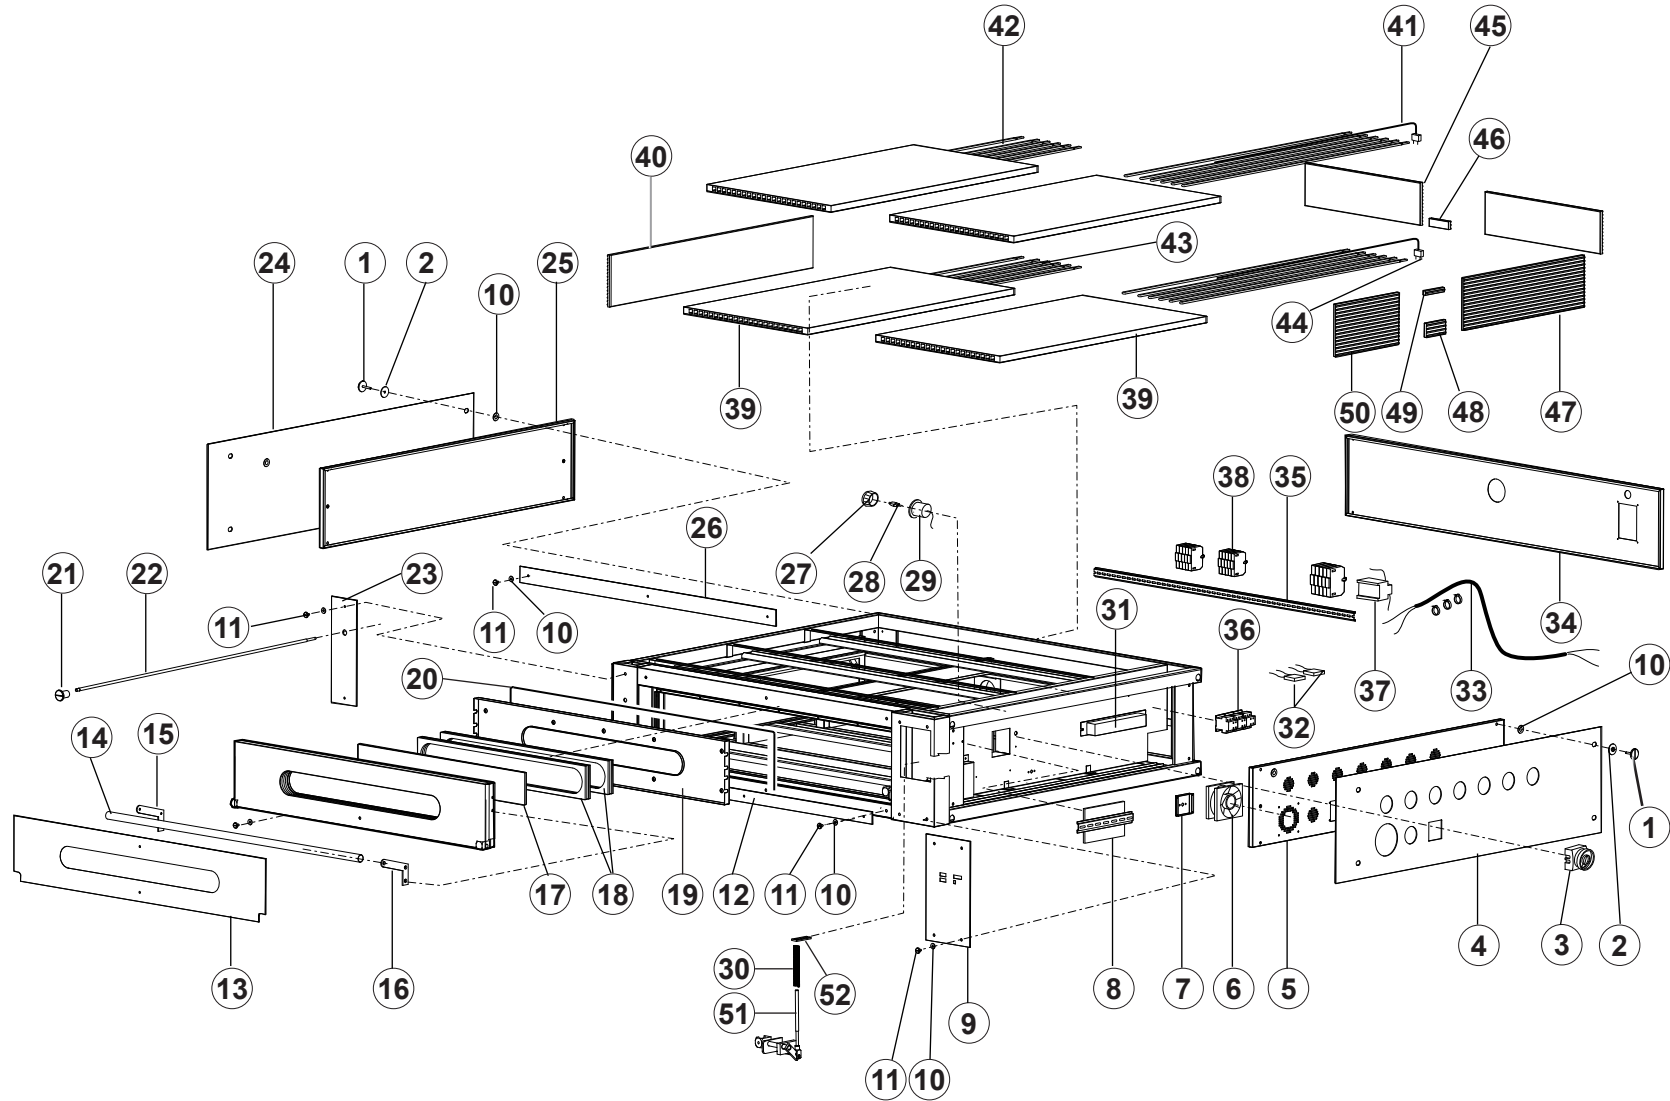

FORNO / OVEN BULL XL

Pos.	Codice	Q.tà	Descrizione	Designation	Note
1	57200008	8	Vite M6 testa Ø 40	M6 screw with Ø 40 head	
2	57200010	8	Rondella nylon Ø 40 c/codulo	Ø 40 nylon washer with tang	
3	86125053	1	Interruttore 3x63A retequadro c/maniglia	3x63A mains panel switch with handle	
4	58300037	1	Vetro fianco dx forno	Right-hand oven side glass panel	rosso/red
4	58300038	1	Vetro fianco dx forno	Right-hand oven side glass panel	nero/black
5	53100875	1	Pannello laterale dx	Right side panel	
6	85102008	1	Ventilatore 120x120x38	120x120x38 fan	
7	52000446	1	Supporto interruttore generale	Main switch support	
8	87101055	1	Scheda base per forno	Basic circuit board for oven	
9	87101056	1	Ricambio touch	Spare touch controls	rosso/red
9	87101057	1	Ricambio touch	Spare touch controls	nero/black
10	57200009	8	Rondella nylon Ø 40	Ø 40 nylon washer	
11	57200011	14	Vite M6 testo Ø 20	M6 screw with Ø 20 head	
12	58300033	1	Vetro front. inf. forno/cella	Lower oven/compartment glass front panel	rosso/red
12	58300034	1	Vetro front. inf. forno/cella	Lower oven/compartment glass front panel	nero/black
13	58300025	1	Vetro sportello forno	Oven door glass	rosso/red
13	58300026	1	Vetro sportello forno	Oven door glass	nero/black
14	58500011	1	Manico L=1266 Ø 28	L=1266 Ø 28 handle	
15	52100023	1	Braccio sx maniglia forno	Left oven door handle arm	
16	52100022	1	Braccio dx maniglia forno	Right oven door handle arm	
17	58300067	1	Vetro sp 8mm temprato	8mm thick tempered glass	
18	59300282	2	Mat. feltro per vetro	Felt mat for glass	
19	53000116	1	Sportello retro	Rear flap panel	
20	84903029	1,5m	Treccia quadra ecotess	Square Ecotess braid	
21	56600025	1	Pomello M 10	M 10 knob	
22	52100021	1	Braccio regolazione valvola	Valve adjustment arm	
23	58300029	1	Vetro frontale sx forno	Left-hand oven front glass panel	rosso/red