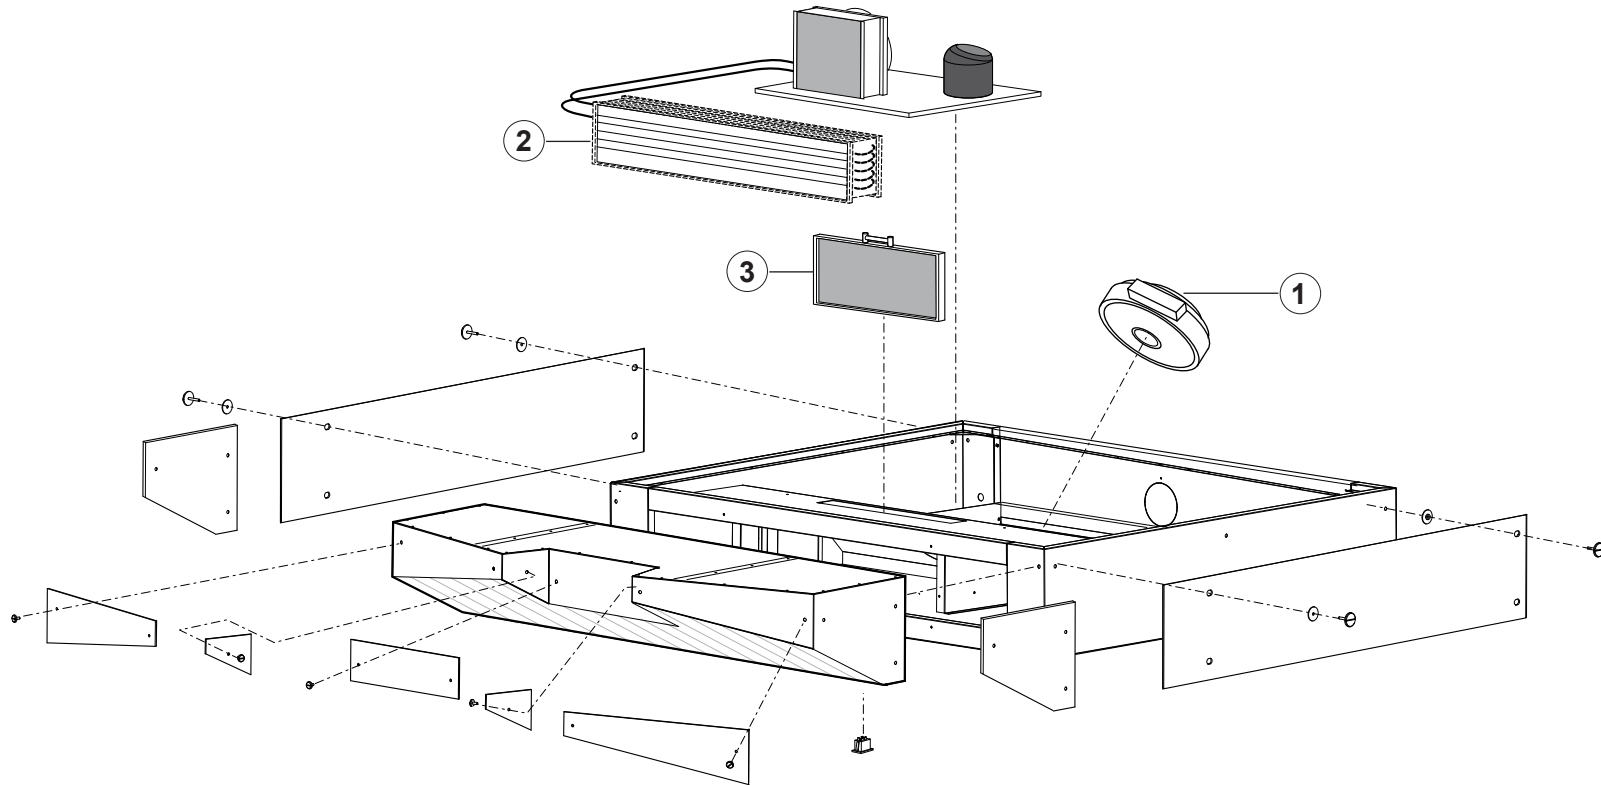

CAPPA CON ASPIRATORE / HOOD WITH ASPIRATOR BULL S

Pos.	Codice	Q.tà	Descrizione	Designation	Note
1	85102027	1	Ventilatore	Fan	
2	57200010	8	Rondella nylon Ø 40 c/codulo	Ø 40 nylon washer with tang	
3	58300448	2	Vetro fianco cappa	Range hood side glass	rosso/red
3	58300449	2	Vetro fianco cappa	Range hood glass panel	nero/black
4	57200008	8	Vite M6 testa Ø 40	M6 screw with Ø 40 head	
5	57200009	8	Rondella nylon Ø 40	Nylon washer Ø 40	
6	86125002	1	Interruttore bipolare 1-0	Bipolar 1-0 switch	
7	57200011	14	Vite M6 testa Ø 20	M6 screw with Ø 20 head	
8	58300430	1	Vetro frontale laterale DX est.	Outer side front RIGHT glass panel	rosso/red
8	58300431	1	Vetro frontale laterale DX est.	Outer side front RIGHT glass panel	nero/black
9	58300402	1	Vetro frontale laterale DX int. cappa	Inner side range hood front RIGHT glass panel	rosso/red
9	58300403	1	Vetro frontale laterale DX int. cappa	Inner side range hood front RIGHT glass panel	nero/black
10	58300398	1	Vetro frontale centrale cappa	Central front range hood glass	rosso/red
10	58300399	1	Vetro frontale centrale cappa	Central front range hood glass	nero/black
11	58300406	1	Vetro frontale laterale SX int. cappa	Inner side range hood front glass panel	rosso/red
11	58300407	1	Vetro frontale laterale SX int. cappa	Inner side range hood front glass panel	nero/black
12	58300433	1	Vetro frontale laterale SX est.	Outer side front LEFT glass panel	rosso/red
12	58300434	1	Vetro frontale laterale SX est.	Outer side front LEFT glass panel	nero/black
13	58300440	1	Vetro fianco SX cappa	Range hood side LEFT glass	rosso/red
13	58300441	1	Vetro fianco SX cappa	Range hood LEFT glass panel	nero/black
13	58300437	1	Vetro fianco DX cappa	Range hood side RIGHT glass	rosso/red
13	58300438	1	Vetro fianco DX cappa	Range hood RIGHT glass panel	nero/black
14	58300437	1	Vetro fianco DX cappa	Range hood side RIGHT glass	rosso/red
14	58300438	1	Vetro fianco DX cappa	Range hood RIGHT glass panel	nero/black